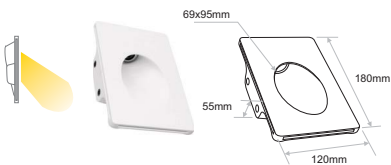

CERES L / CERES

Interior Wall Surface, Recessed 

Code	Model	CCT / Colour	Watt	Constant Current	LED	Weight		IP Rate
PWR.012	CERES L	5000K 3000K Blue	1x1W	350mA	Not included	0.62Kg	182x122mm	IP20
PWR.013	CERES	5000K 3000K Blue	1x1W	350mA	Not included	0.62Kg	102x102mm	IP20

IP20

Plaster

LED Options

- LED.302**
1W / 350mA / 5000K
- LED.303**
1W / 350mA / 3000K
- LED.304**
1W / 350mA / BLUE

*Suitable for plasterboard 9mm-15mm

PWR.012
CERES L

PWR.013
CERES